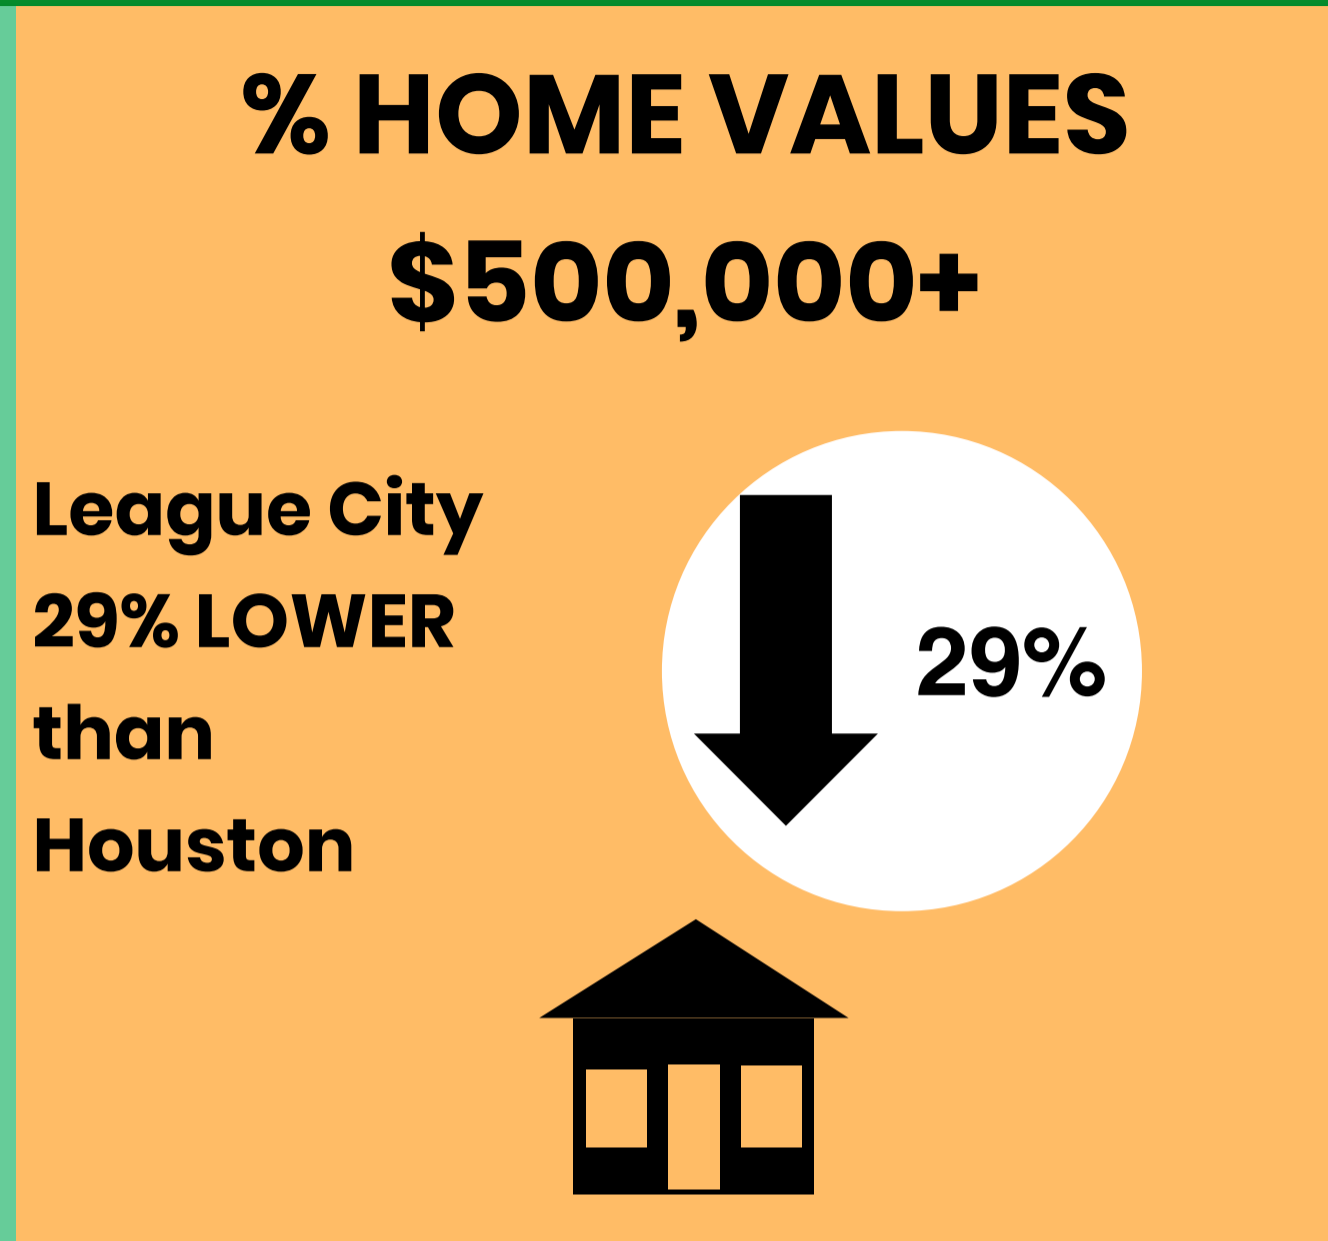

Comparative Demographics | League City vs. Houston

Lifestyles & Choices | League City

10% Bright Young Professionals

- 2.4 avg. household size
- 32 median age
- Young, educated professionals
- Primarily white-collar jobs
- 30% at least bachelor's degree
- Concerned about environment
- Use latest technology

27% Other

33% Soccer Moms

- 3.0 avg. household size
- 37 median age
- Low vacancy rates
- 38% college graduates
- Connected with mobile devices
- Well invested and insured
- Carry a higher level of debt

13% Boomburbs

- 3.2 avg. household size
- 34 median age
- Over 50% have college graduates
- Suburban periphery of metro areas
- New single-family neighborhoods
- Long commutes
- Well connected with latest devices

Infographics | League City

KEY FACTS

109,454

Population

Average Household Size

36.1

Median Age

\$96,610