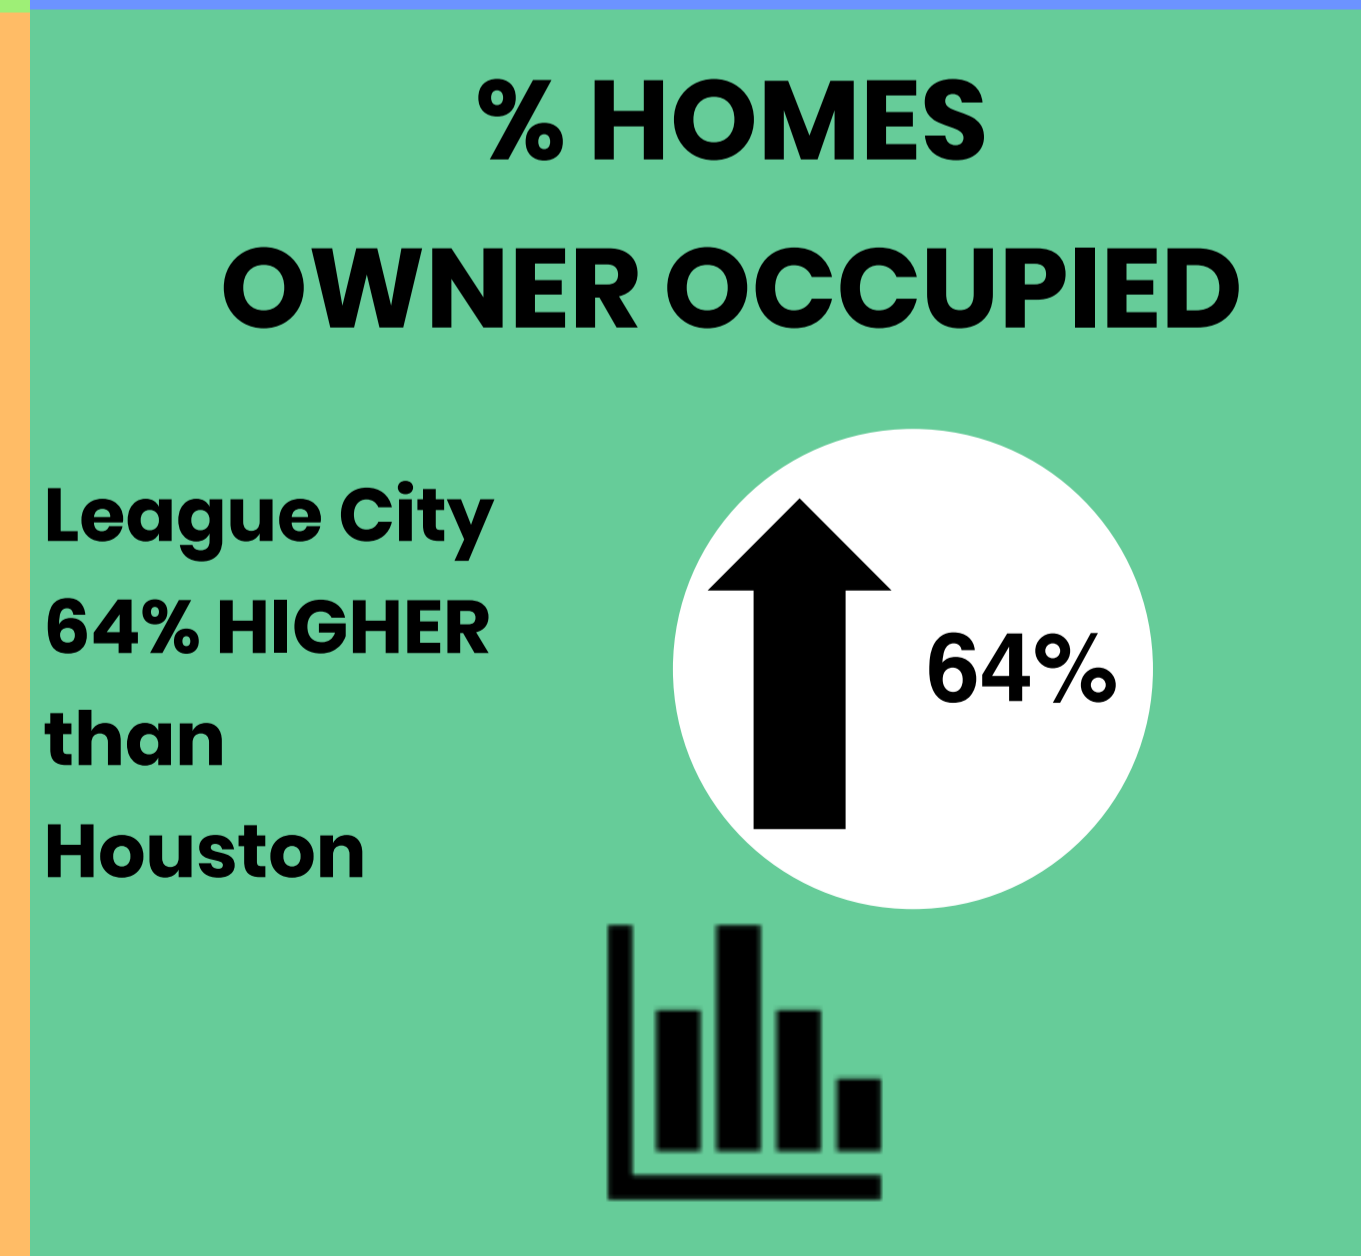

Comparative Demographics | League City vs. Houston

Lifestyles & Choices | League City

10% Bright Young Professionals

- 2.4 avg. household size
- 32 median age
- Young, educated professionals
- Primarily white-collar jobs
- 30% at least bachelor's degree
- Concerned about environment
- Use latest technology

27% Other

33% Soccer Moms

- 3.0 avg. household size
- 37 median age
- Low vacancy rates
- 38% college graduates
- Connected with mobile devices
- Well invested and insured
- Carry a higher level of debt