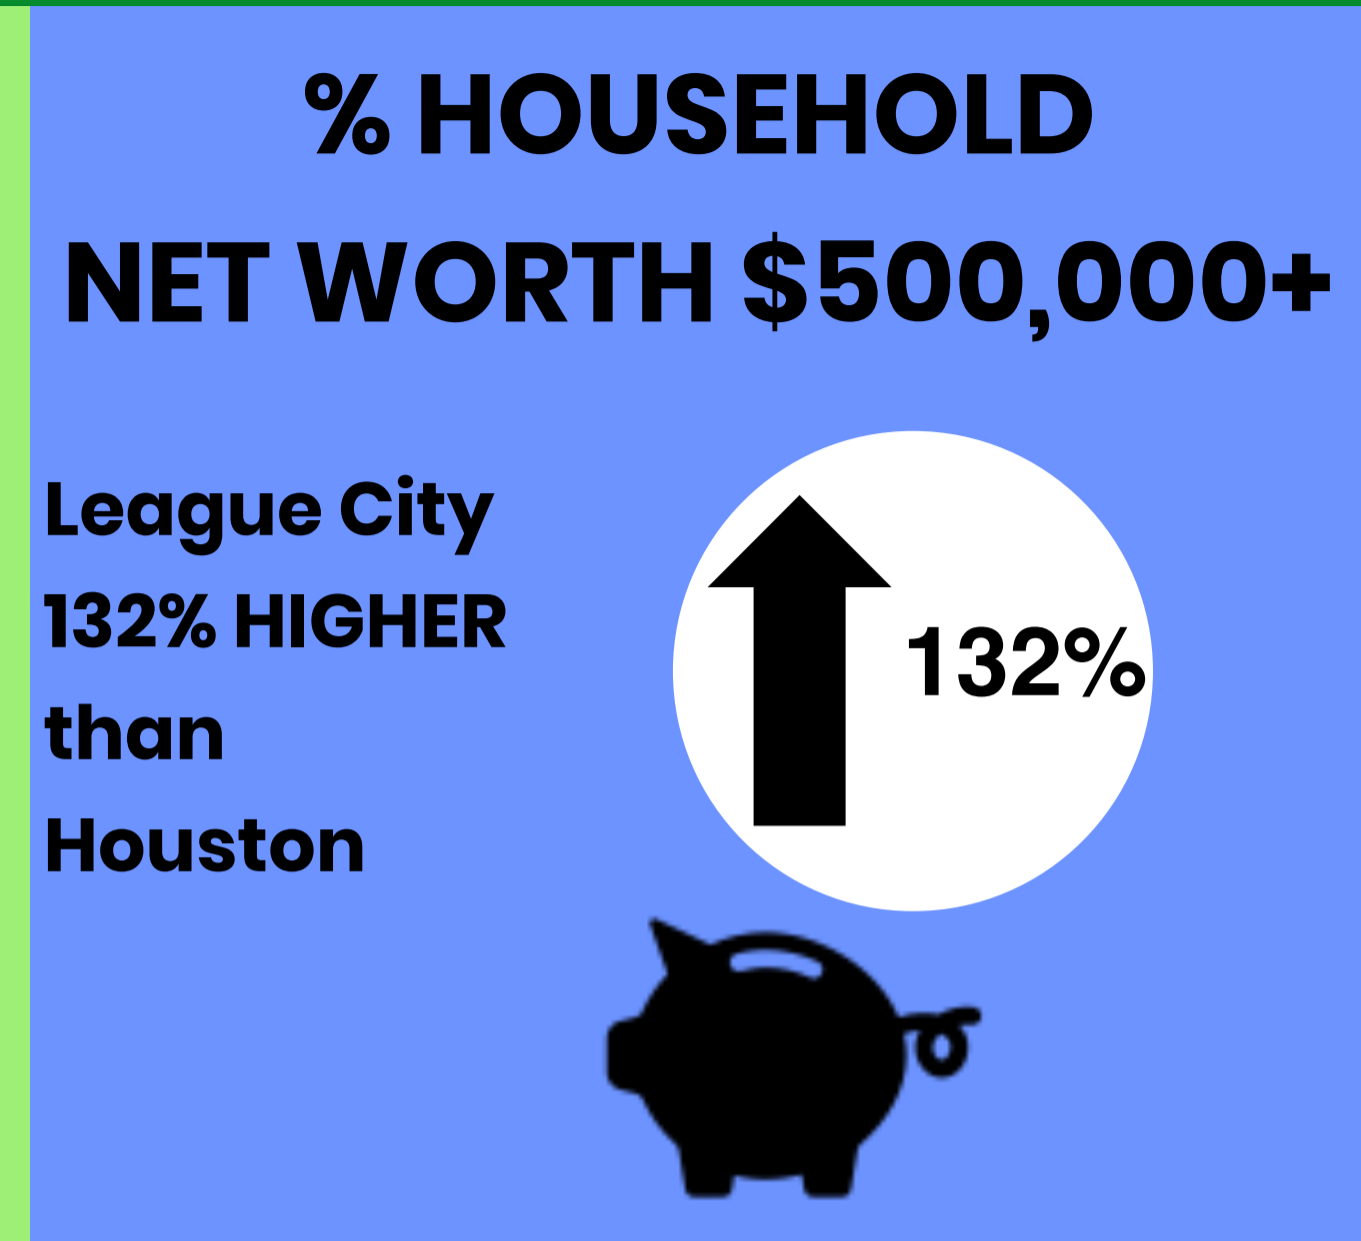

Comparative Demographics | League City vs. Houston

Lifestyles & Choices | League City

10% Bright Young Professionals

- 2.4 avg. household size
- 32 median age
- Young, educated professionals
- Primarily white-collar jobs
- 30% at least bachelor's degree
- Concerned about environment
- Use latest technology

27% Other

33% Soccer Moms

- 3.0 avg. household size
- 37 median age
- Low vacancy rates
- 38% college graduates
- Connected with mobile devices
- Well invested and insured
- Carry a higher level of debt

13% Boomburbs

- 3.2 avg. household size
- 34 median age
- Over 50% have college graduates
- Suburban periphery of metro areas
- New single-family neighborhoods
- Long commutes
- Well connected with latest devices