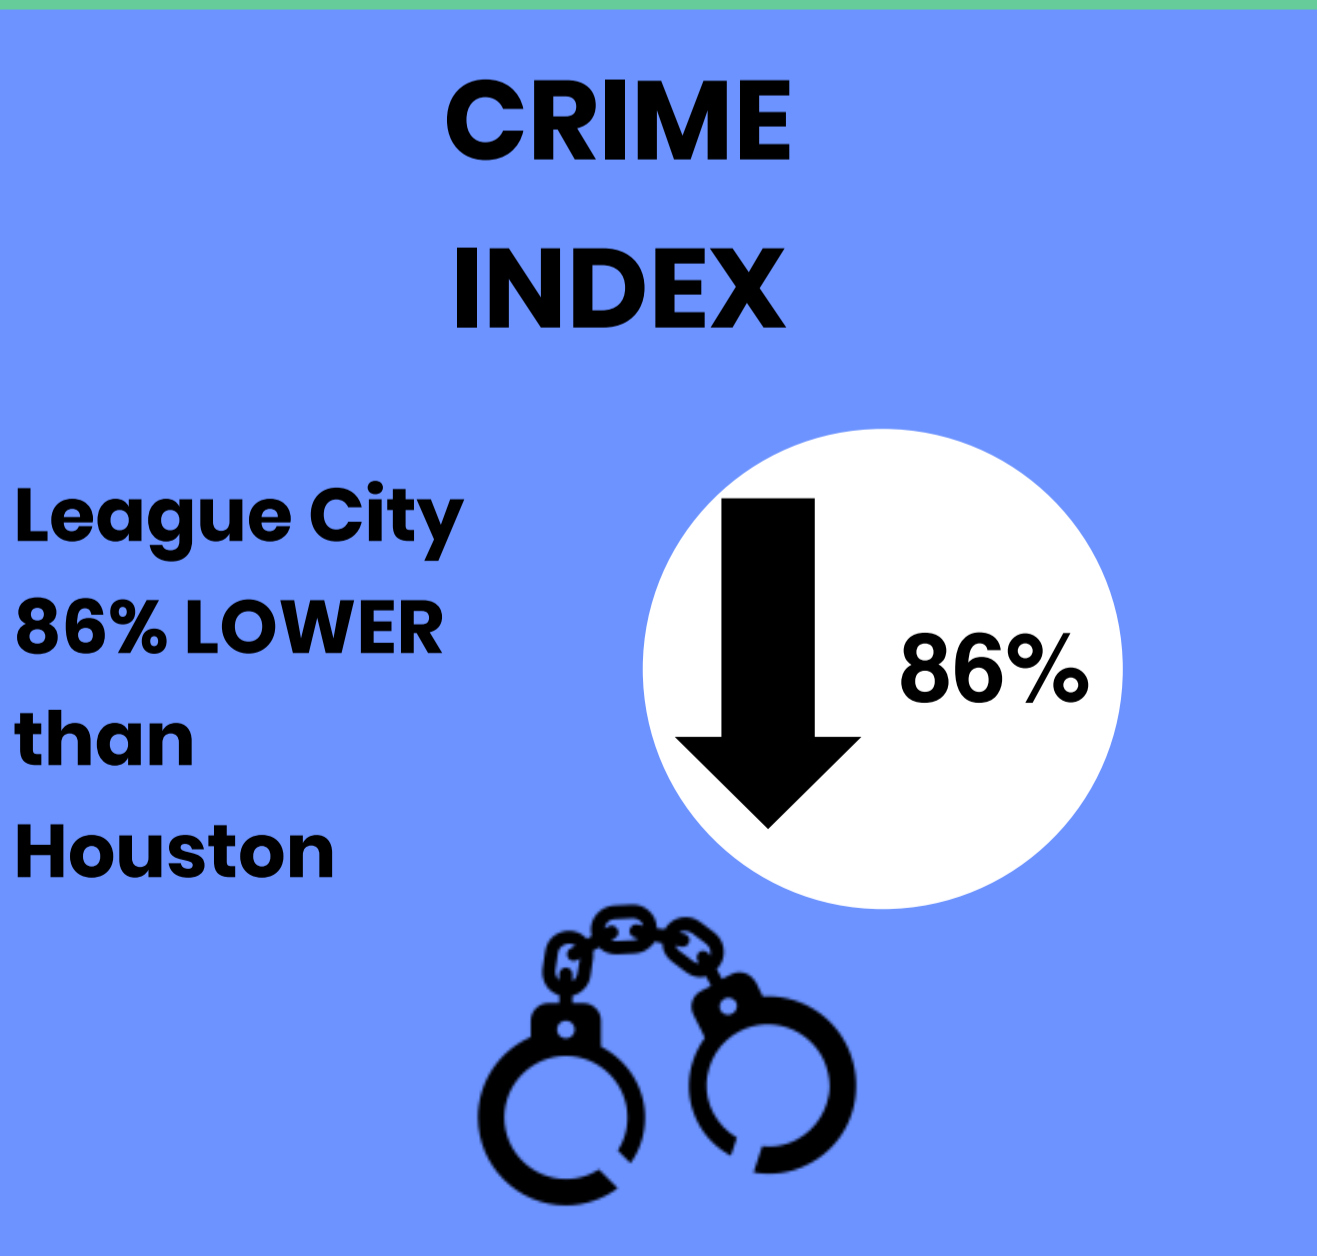

Comparative Demographics | League City vs. Houston

Lifestyles & Choices | League City

10% Bright Young Professionals

- 2.4 avg. household size
- 32 median age
- Young, educated professionals
- Primarily white-collar jobs
- 30% at least bachelor's degree
- Concerned about environment
- Use latest technology

27% Other

33% Soccer Moms

- 3.0 avg. household size
- 37 median age
- Low vacancy rates
- 38% college graduates
- Connected with mobile devices
- Well invested and insured
- Carry a higher level of debt

Infographics | League City

KEY FACTS

109,454

Population

Average Household Size

36.1

Median Age

\$96,610

Bars show deviation from Galveston County

Area Map | League City