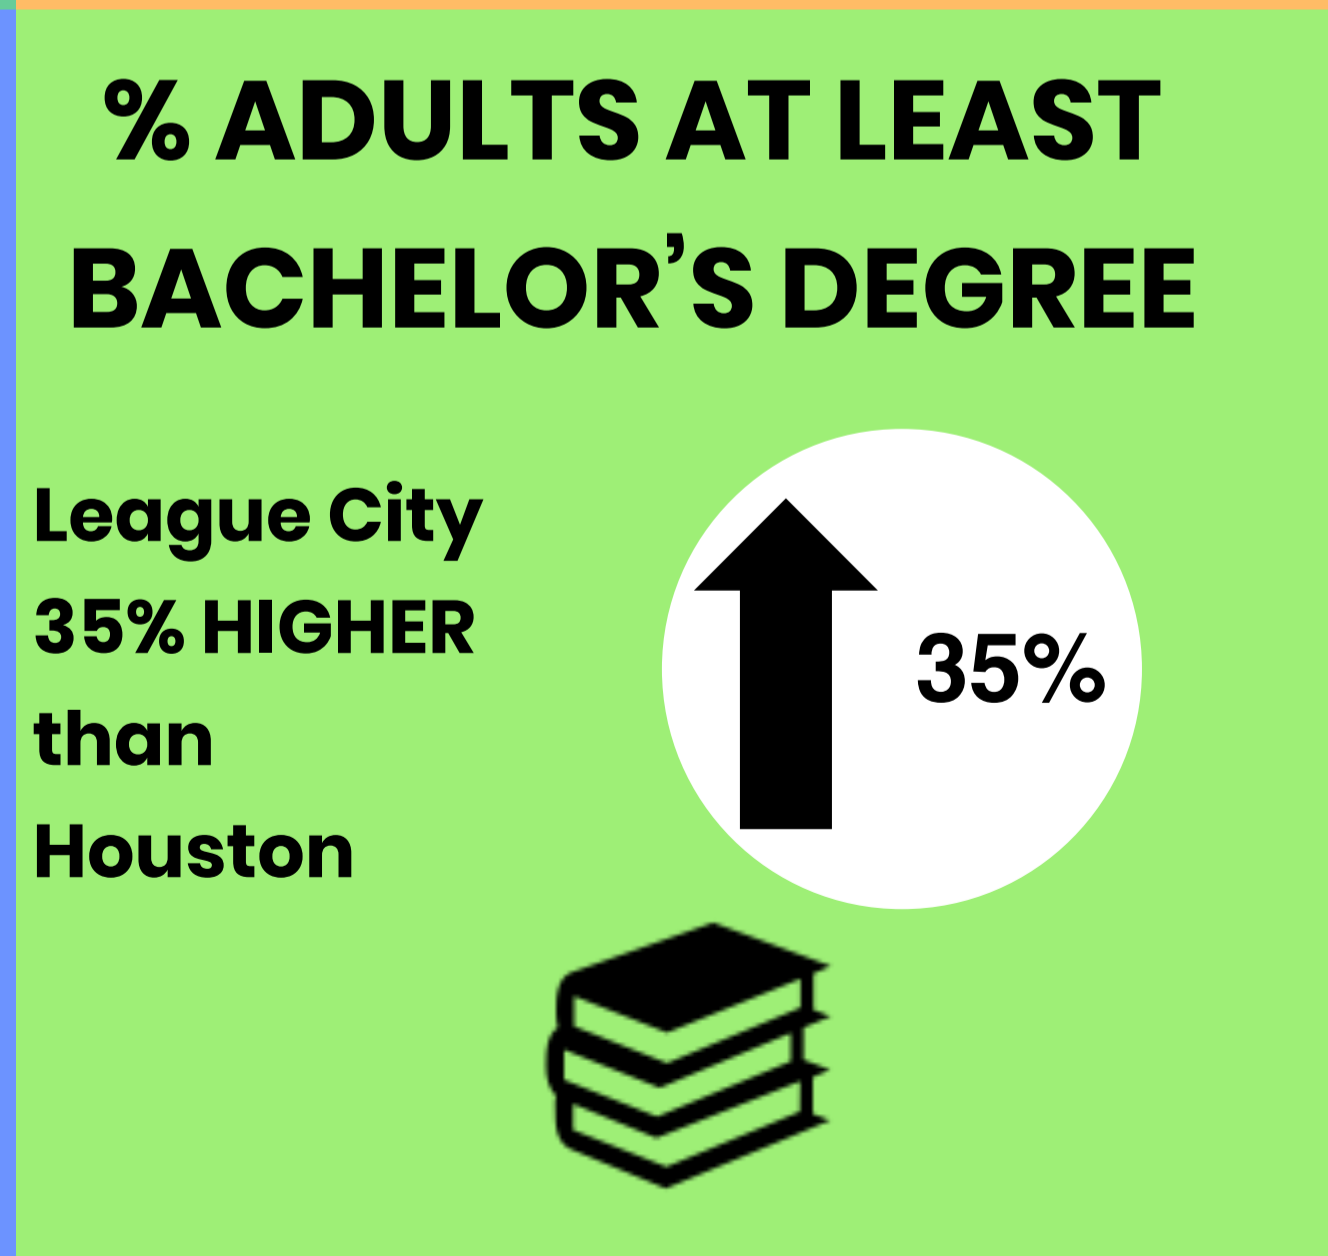

Comparative Demographics | League City vs. Houston

Lifestyles & Choices | League City

10% Bright Young Professionals

- 2.4 avg. household size
- 32 median age
- Young, educated professionals
- Primarily white-collar jobs
- 30% at least bachelor's degree
- Concerned about environment
- Use latest technology

27% Other

33% Soccer Moms

- 3.0 avg. household size
- 37 median age
- Low vacancy rates
- 38% college graduates
- Connected with mobile devices
- Well invested and insured
- Carry a higher level of debt