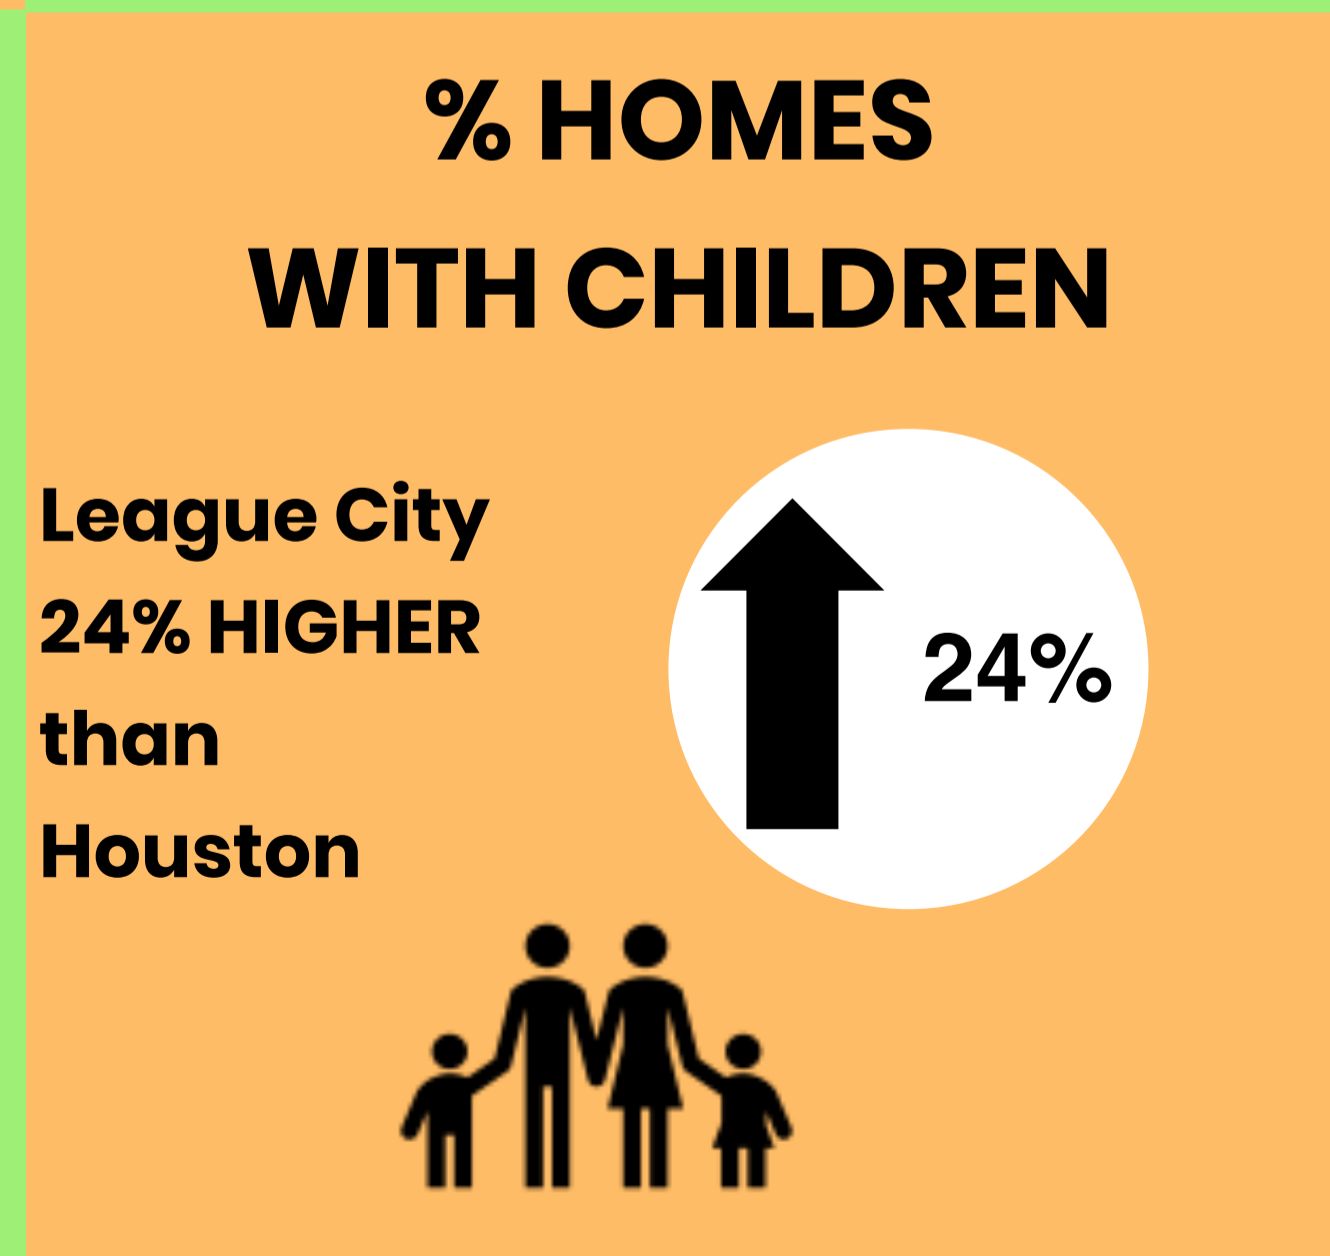

Comparative Demographics | League City vs. Houston

Lifestyles & Choices | League City

10% Bright Young Professionals

- 2.4 avg. household size
- 32 median age
- Young, educated professionals
- Primarily white-collar jobs
- 30% at least bachelor's degree
- Concerned about environment
- Use latest technology

27% Other

33% Soccer Moms

- 3.0 avg. household size
- 37 median age
- Low vacancy rates
- 38% college graduates
- Connected with mobile devices
- Well invested and insured
- Carry a higher level of debt

13% Boomburbs

- 3.2 avg. household size
- 34 median age
- Over 50% have college graduates
- Suburban periphery of metro areas
- New single-family neighborhoods
- Long commutes
- Well connected with latest devices