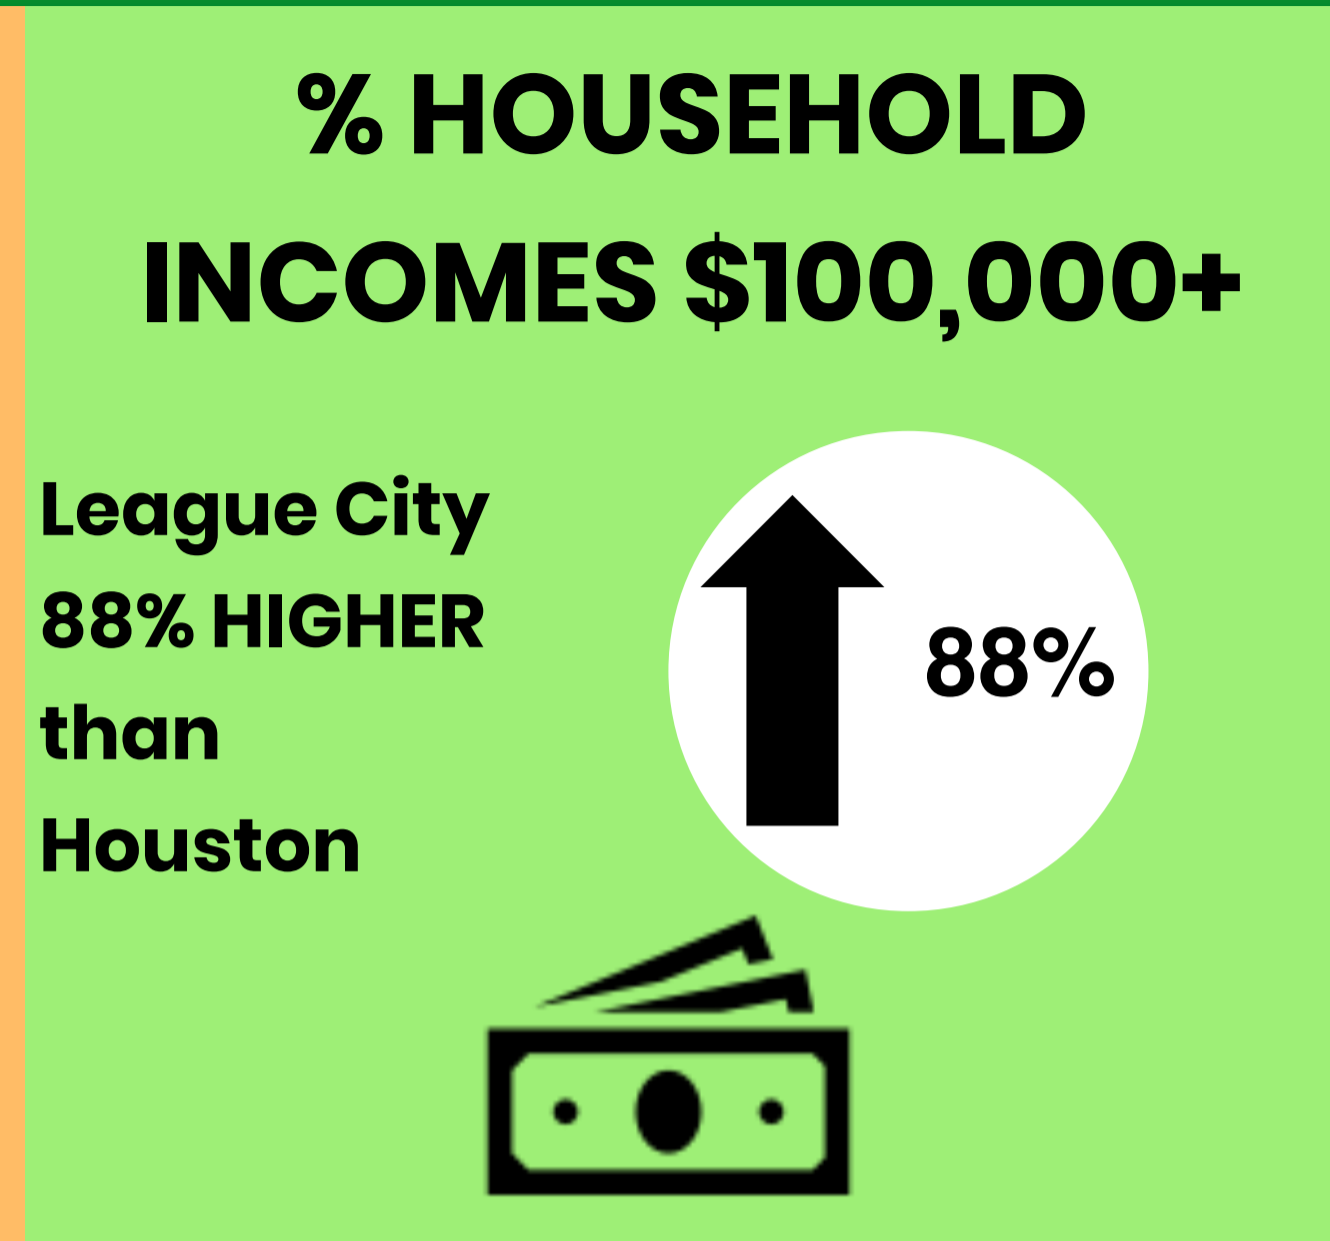

Comparative Demographics | League City vs. Houston

Lifestyles & Choices | League City

10% Bright Young Professionals

- 2.4 avg. household size
- 32 median age
- Young, educated professionals
- Primarily white-collar jobs
- 30% at least bachelor's degree
- Concerned about environment
- Use latest technology

27% Other

33% Soccer Moms

- 3.0 avg. household size
- 37 median age
- Low vacancy rates
- 38% college graduates
- Connected with mobile devices
- Well invested and insured
- Carry a higher level of debt