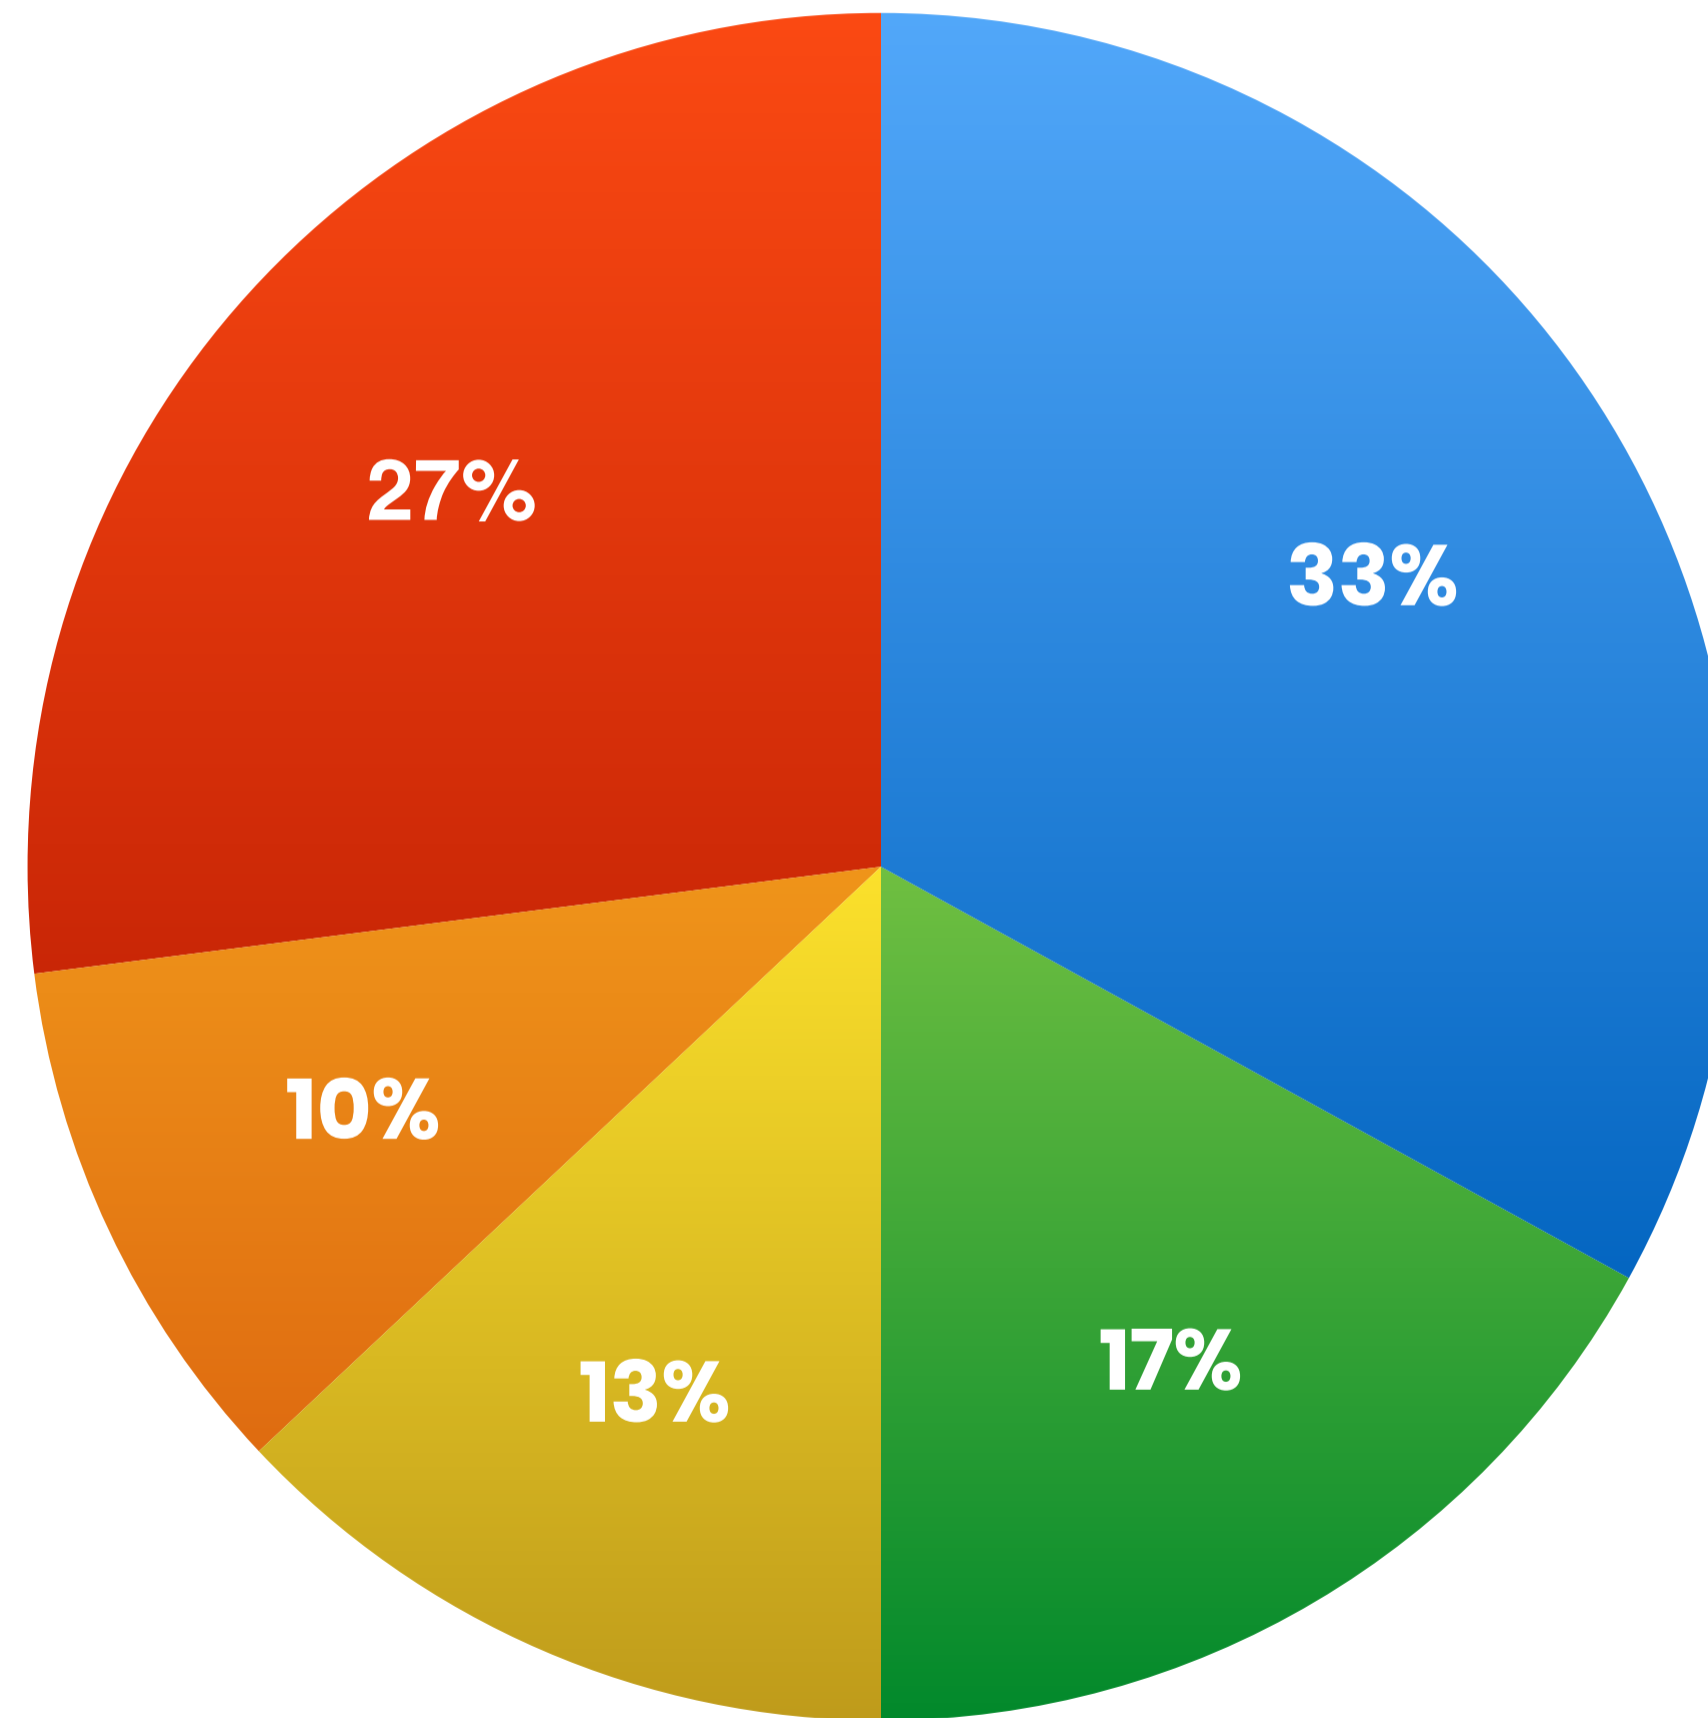

Lifestyles & Choices | League City

10% Bright Young Professionals

- 2.4 avg. household size
- 32 median age
- Young, educated professionals
- Primarily white-collar jobs
- 30% at least bachelor's degree
- Concerned about environment
- Use latest technology

27% Other

33% Soccer Moms

- 3.0 avg. household size
- 37 median age
- Low vacancy rates
- 38% college graduates
- Connected with mobile devices
- Well invested and insured
- Carry a higher level of debt

13% Boomburbs

- 3.2 avg. household size
- 34 median age
- Over 50% have college graduates
- Suburban periphery of metro areas
- New single-family neighborhoods
- Long commutes
- Well connected with latest devices

17% Up and Coming Families

- 3.1 avg. household size
- 31 median age
- One of fastest growing markets
- 66%+ have some college
- Longer commute times
- Careful shoppers, price conscious
- Seek latest and best technology