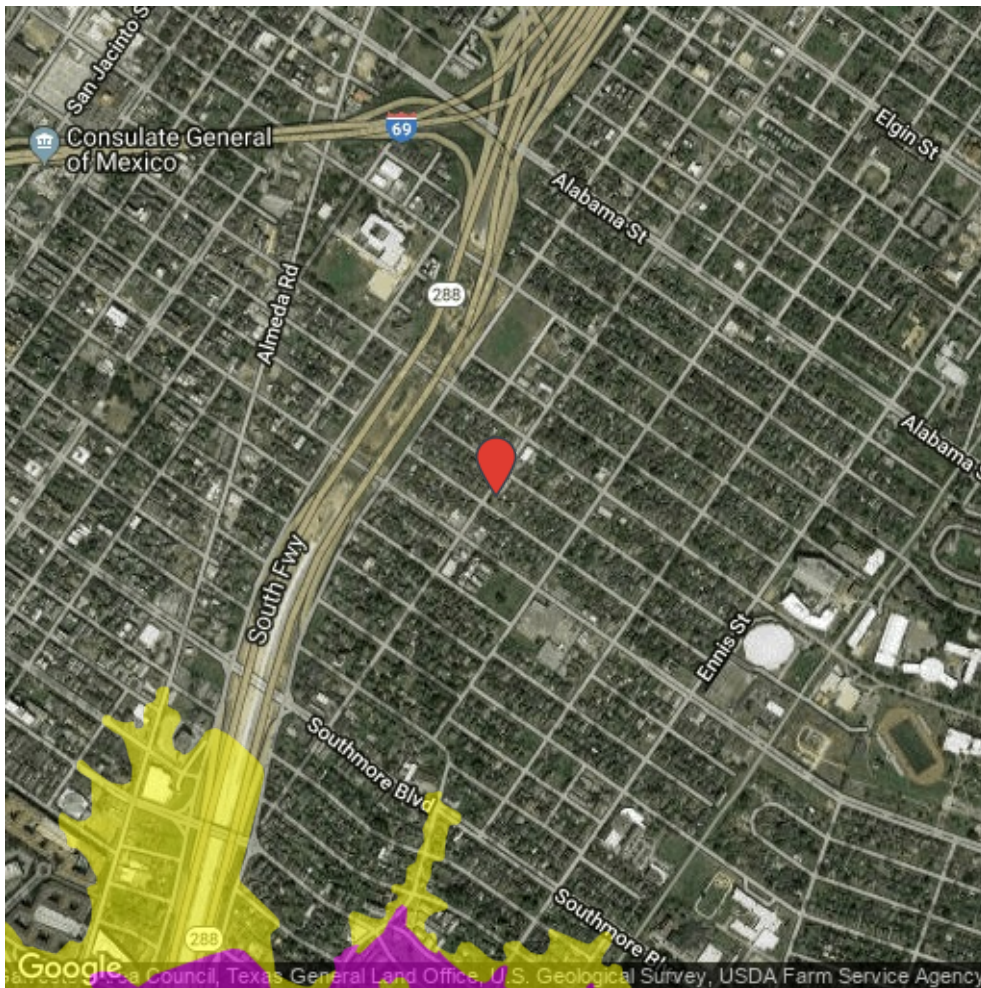

Overview Map

Flood Zones:
 X500 or B Zone
 A Zone
 V Zone
 D Zone
 Floodway
 CBRA

The closest match to 2403 ruth, houston tx is 2403 RUTH ST HOUSTON, TX 77004

2403 RUTH ST HOUSTON, TX 77004

LOCATION ACCURACY: 📍 Excellent

Flood Zone Determination Report

Flood Zone Determination: **OUT**

PANEL DATE

January 06, 2017

MAP NUMBER

482010880M

- X500 or B Zone
- A Zone
- V Zone
- D Zone
- Floodway
- CBRA