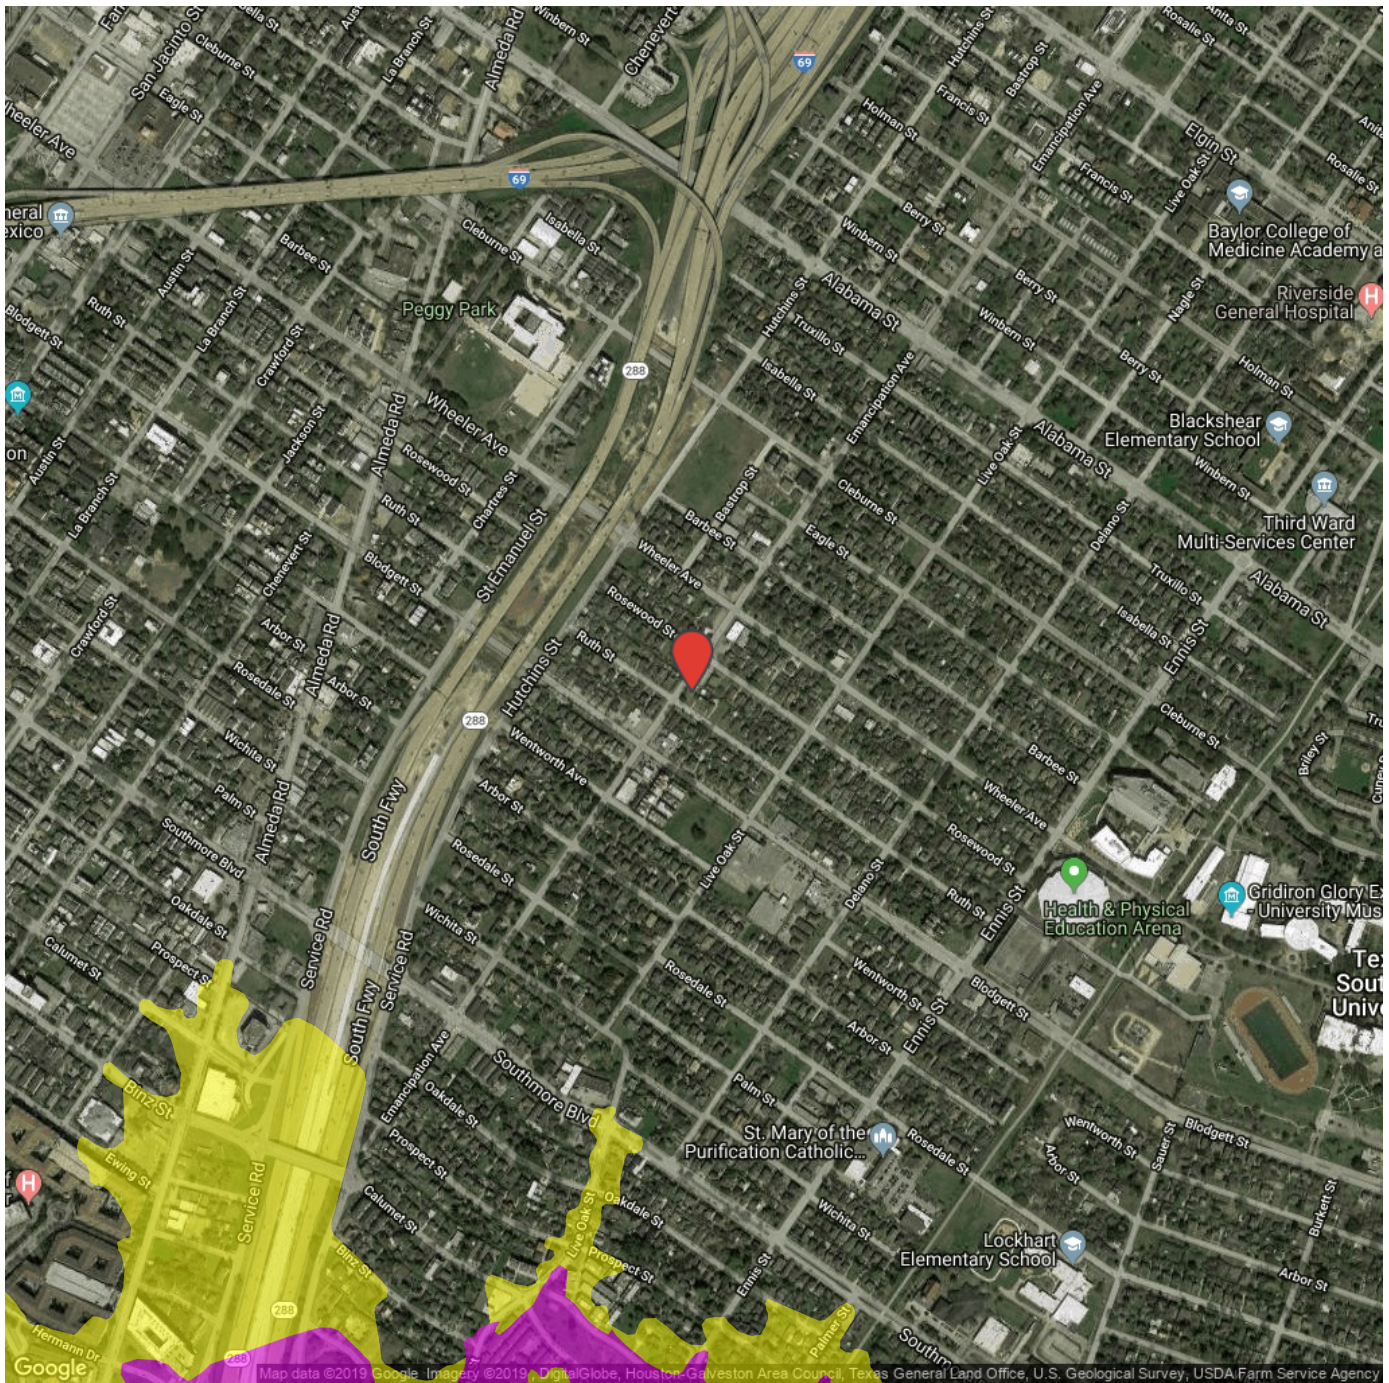

Overview Map

Flood Zones:
 X500 or B Zone
 A Zone
 V Zone
 D Zone
 Floodway
 CBRA

The closest match to 2403 ruth, houston tx is 2403 RUTH ST HOUSTON, TX 77004

2403 RUTH ST HOUSTON, TX 77004

LOCATION ACCURACY: 📍 Excellent

Flood Zone Determination Report

Flood Zone Determination: **OUT**

PANEL DATE

January 06, 2017

MAP NUMBER

482010880M

- X500 or B Zone
- A Zone
- V Zone
- D Zone
- Floodway
- CBRA