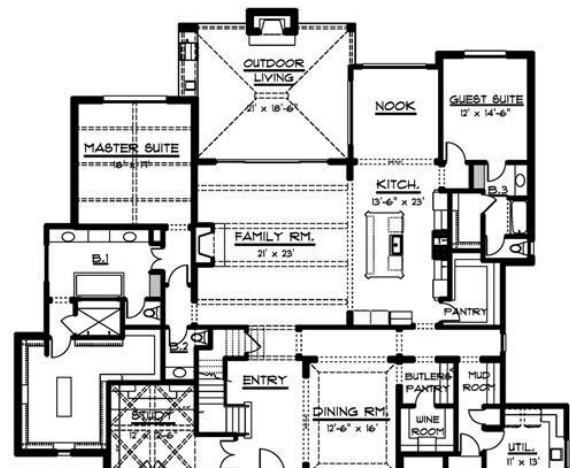

$1,250,000 - 2509 Baltazar Way, Aledo

MLS® #14434024

$1,250,000

4 Bedroom, 4.10 Bathroom, 5,008 sqft
Residential on 0 Acres

Walsh, Aledo, TX

Located in Cline Park of the Walsh community, this gorgeous Texas Vernacular built by Glendarroch Homes is now available. This home has an open and spacious floorplan with a large family and outdoor living area that is perfect for entertaining. Also included is a media room, game room, 4 bedrooms, 4.5 baths, study, dining, breakfast room, large utility room and a 3-car garage. Beautifully located on a large lot with backyard views of the lake.

Built in 2020

Essential Information

MLS® #	14434024
Price	$1,250,000
Bedrooms	4
Bathrooms	4.10
Full Baths	4
Half Baths	1
Square Footage	5,008
Acres	0.34
Year Built	2020
Type	Residential
Sub-Type	Single Family
Status	Active

Community Information

Address	2509 Baltazar Way
Area	PARKER COUNTY (146)