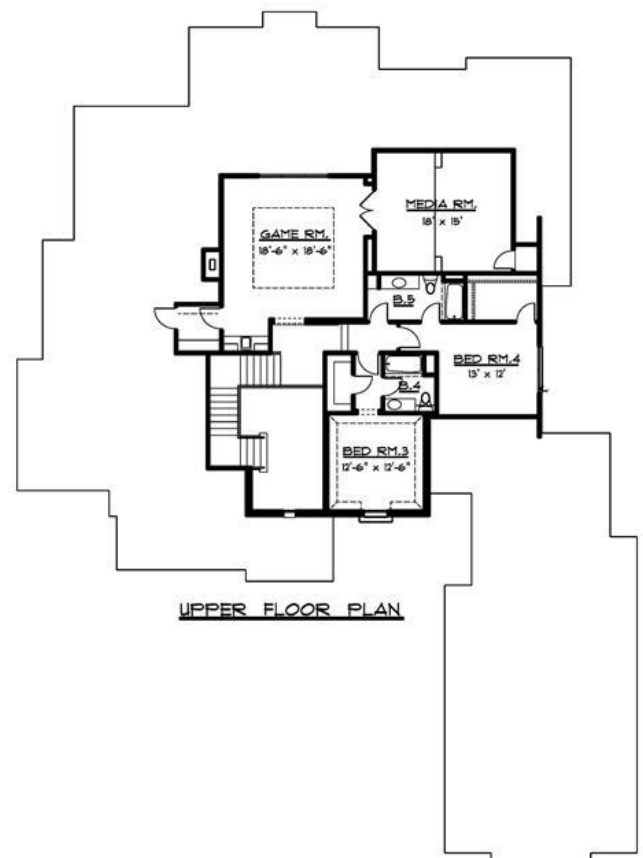

\$1,250,000 - 2509 Baltazar Way, Aledo

MLS® #14434024

\$1,250,000

4 Bedroom, 4.10 Bathroom, 5,008 sqft
Residential on 0 Acres

Walsh, Aledo, TX

Located in Cline Park of the Walsh community, this gorgeous Texas Vernacular built by Glendarroch Homes is now available. This home has an open and spacious floorplan with a large family and outdoor living area that is perfect for entertaining. Also included is a media room, game room, 4 bedrooms, 4.5 baths, study, dining, breakfast room, large utility room and a 3-car garage. Beautifully located on a large lot with backyard views of the lake.

Built in 2020

Essential Information

MLS® #	14434024
Price	\$1,250,000
Bedrooms	4
Bathrooms	4.10
Full Baths	4
Half Baths	1
Square Footage	5,008
Acres	0.34
Year Built	2020
Type	Residential
Sub-Type	Single Family
Status	Active

Community Information

Address	2509 Baltazar Way
Area	PARKER COUNTY (146)

Subdivision	Walsh
City	Aledo
County	Parker
State	TX
Zip Code	76008

Amenities

Utilities	City Sewer, City Water, Community Mailbox
# of Garages	3
Garages	Attached, Epoxy Flooring, Garage Door Opener, Outside Entry, Oversized, Swing Drive