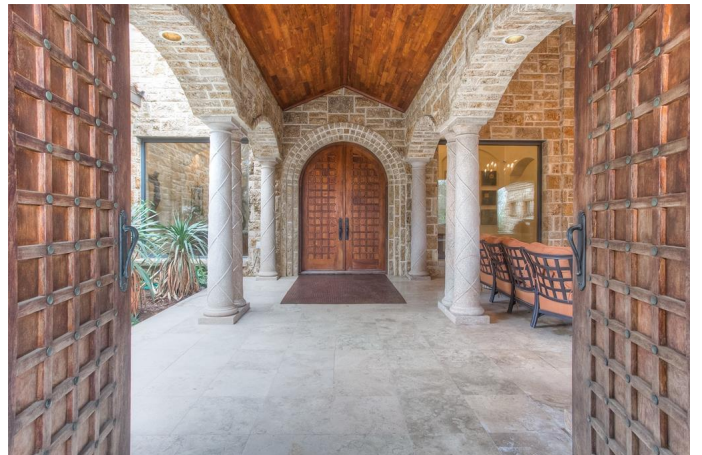

$4,995,000 - 1108 Pebble Creek Road, Fort Worth

MLS® #14355235

$4,995,000

3 Bedroom, 4.10 Bathroom, 7,204 sqft
Residential on 1 Acres

Pebble Creek, Fort Worth, TX

Privacy and exquisite workmanship abounds in this custom designed and custom built Rivercrest 3 bedroom, 4.5 bath home. Built by the current owner in 2010 and tucked into a hillside you can enjoy the panoramic views from every room in the house. The wood work including massive wood doors and cabinet handles were custom made by the Jason Scott Collection with Teakwood from Indonesia. 14 foot ceilings, Venetian plaster, marble columns and clear story windows are just a few of the intricate details. Stone floors, all stone exterior, wine cellar, 3 car garage, 2 gates, office off the kitchen, balconies and beautiful landscaping.

Built in 2009

Essential Information

MLS® #	14355235
Price	$4,995,000
Bedrooms	3
Bathrooms	4.10
Full Baths	4
Half Baths	1
Square Footage	7,204
Acres	0.93
Year Built	2009
Type	Residential
Sub-Type	Single Family
Style	Mediterranean, Spanish
Status	Active