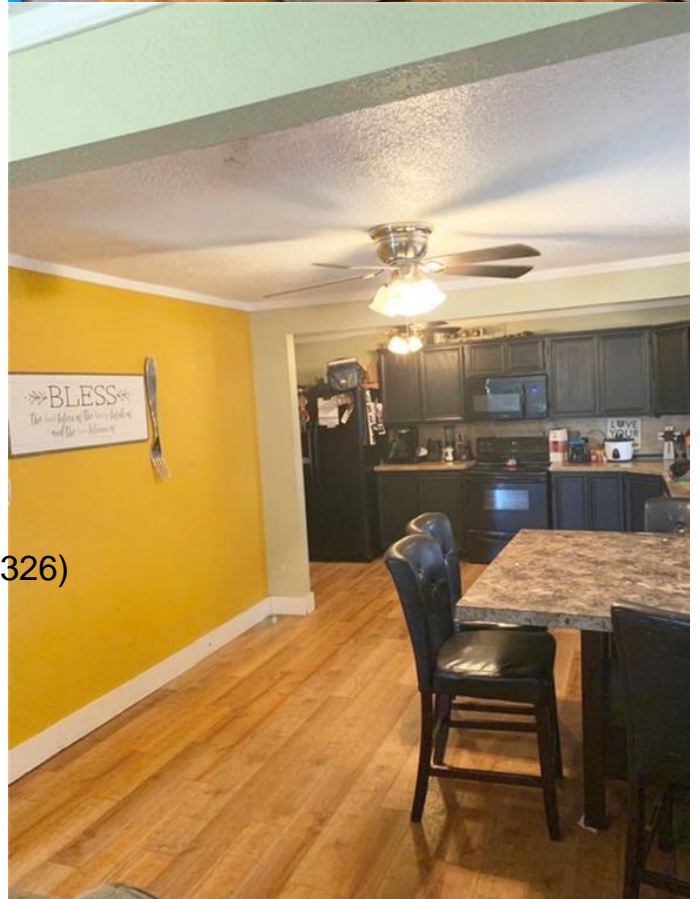

$95,000 - 716 Gordon Avenue, Albany

MLS® #14163001

$95,000

4 Bedroom, 2.00 Bathroom, 1,169 sqft
Residential on 0 Acres

Moberley, Albany, TX

Great home within walking distance of the elementary school! Four bedroom two bath with a bonus room and partial updates. New flooring. Double carport. Roof is two years old.

Built in 1928

Essential Information

MLS® #	14163001
Price	$95,000
Bedrooms	4
Bathrooms	2.00
Full Baths	2
Square Footage	1,169
Acres	0.17
Year Built	1928
Type	Residential
Sub-Type	Single Family
Style	Ranch
Status	Active

Community Information

Address	716 Gordon Avenue
Area	SHACKELFORD COUNTY (326)
Subdivision	Moberley
City	Albany
County	Shackelford
State	TX
Zip Code	76430