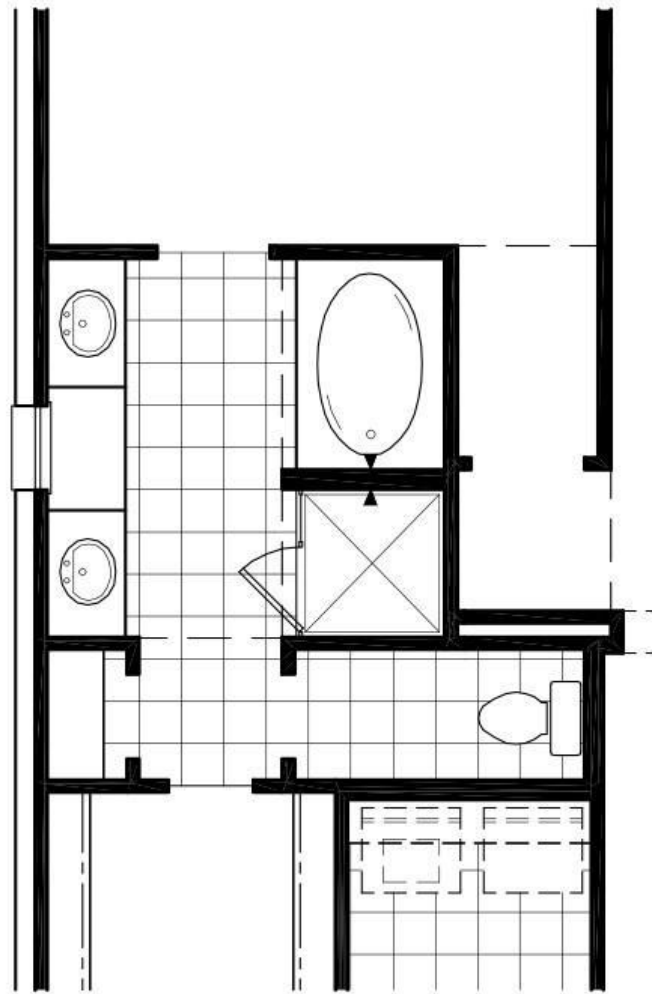

$360,618 - 3928 Primrose Drive, Aubrey

MLS® #14157879

$360,618

4 Bedroom, 3.00 Bathroom, 2,300 sqft
Residential on 0 Acres

Sandbrock Ranch, Aubrey, TX

MLS# 14157879 - Built by Highland Homes - November completion! ~ Highly sought after 1 story floor plan!! Interior lot, bay windows in master, separate walk in shower in master bath, upgraded Kitchen appliances, White Painted Cabinets, and Backsplash, 42-inch upper cabinets, Extended outdoor living, 6-inch baseboards, 8-foot doors, Extended outdoor living, definite MUST SEE!!

Built in 2019

Essential Information

MLS® #	14157879
Price	$360,618
Bedrooms	4
Bathrooms	3.00
Full Baths	3
Square Footage	2,300
Acres	0.14
Year Built	2019
Type	Residential
Sub-Type	Single Family
Style	Traditional
Status	Active

Community Information

Address	3928 Primrose Drive
Area	DENTON COUNTY (31)
Subdivision	Sandbrock Ranch