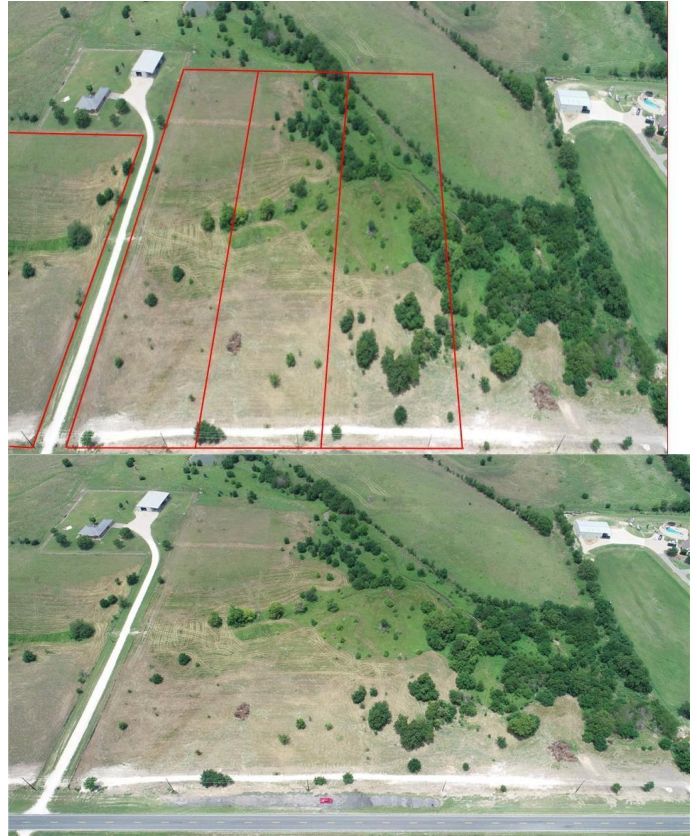

\$64,900 - Tbd Fm 1242, Abbott

MLS® #14138569

\$64,900

0 Bedroom, 0.00 Bathroom,
Land on 4 Acres

Blue Skies Phase 1, Abbott, TX

NEW SUBDIVISION JUST EAST OF
ABBOTT...7 LOTS AVAILABLE RANGING
FROM 2.75 - 5.50 ACRES.

Come build your dream home and enjoy the
open space and beautiful night sky from this
location!! Each lot includes a water meter.
Deed restrictions will be provided...no mobile
or manufactured homes allowed! All lots are
located on the paved road of FM 1242.
Survey's available for each tract. Great
location between Abbott and Bynum, TX. Call
today for a showing!!