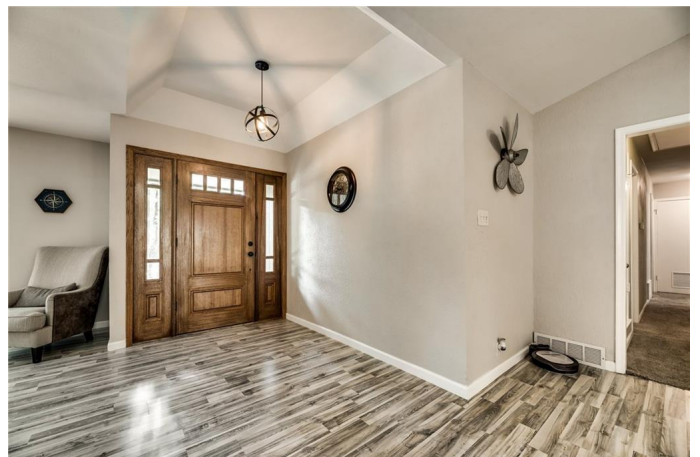

$299,000 - 1806 Ridgeside Drive, Arlington

MLS® #14132037

$299,000

4 Bedroom, 3.10 Bathroom, 2,271 sqft
Residential on 0 Acres

Woodland Park Estates Add, Arlington, TX

Nicely updated ranch home in the well-established Woodland Park neighborhood! Perfect family home with 4 bedrooms and 3.5 baths. Nice open floor plan with large living area and 2 dining areas! Living room offers laminate flooring, vaulted beamed ceiling and a painted brick fireplace! Fully loaded kitchen with granite countertops, tile backsplash, peninsula bar area and stainless steel appliances including a large commercial gas range! Backyard offers a large covered outdoor kitchen as well!!! It's in walking distance from family-friendly Clarence Foster Park! Won't last long so come out and see this beauty!

Built in 1971

Essential Information

MLS® #	14132037
Price	$299,000
Bedrooms	4
Bathrooms	3.10
Full Baths	3
Half Baths	1
Square Footage	2,271
Acres	0.25
Year Built	1971
Type	Residential
Sub-Type	Single Family
Status	Active