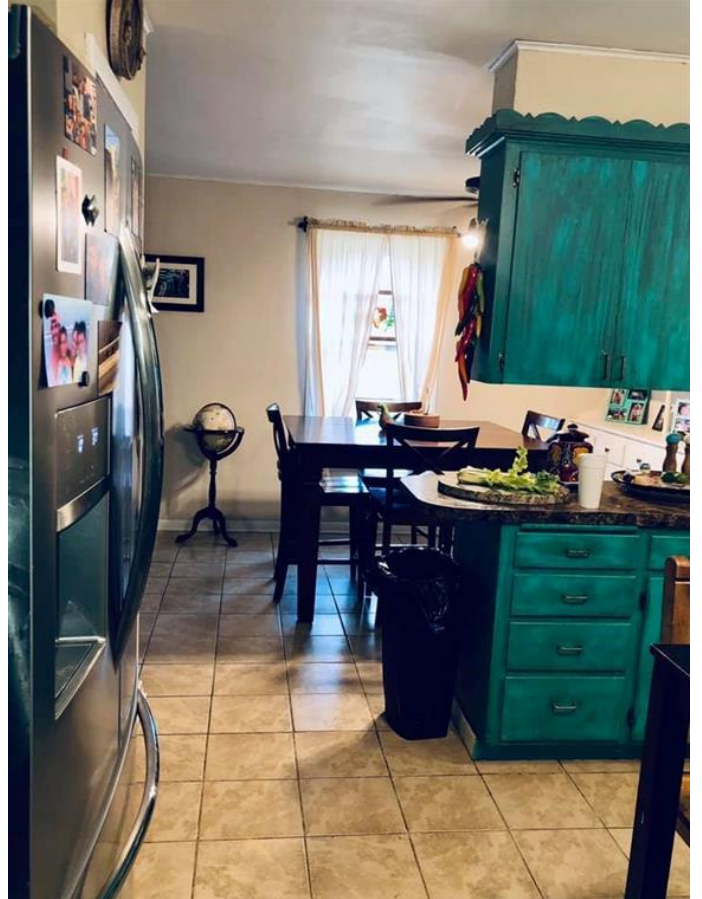

$150,000 - 1602 E 13th Street, Sweetwater

MLS® #14075012

$150,000

3 Bedroom, 2.00 Bathroom, 1,832 sqft
Residential on 0 Acres

Monticello 2nd, Sweetwater, TX

Lovely 3 bedroom, 2 bath home. Huge living area with beautiful large picture window facing the backyard. Large kitchen with plenty of storage and counter space. Open dining room with a gorgeous built in. Master bedroom and bath are spacious. Other two bedrooms are both big with plenty of closet space in each. Four 40+ year old pecan trees that shade home. Covered backyard patio 100 square foot storage building in back also. Two car garage with storage closets and electric opener.

Built in 1958

Essential Information

MLS® #	14075012
Price	$150,000
Bedrooms	3
Bathrooms	2.00
Full Baths	2
Square Footage	1,832
Acres	0.22
Year Built	1958
Type	Residential
Sub-Type	Single Family
Style	Ranch
Status	Active

Community Information

Address 1602 E 13th Street