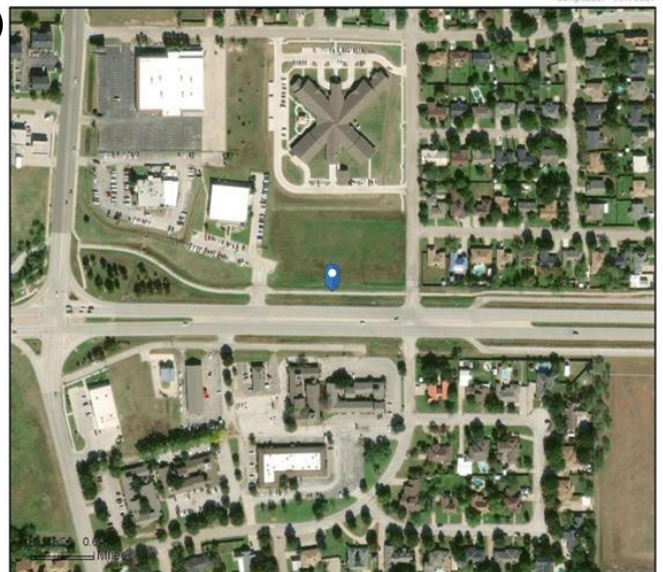

Source: ArcGIS Online World Imagery Basemap

September 20, 2019