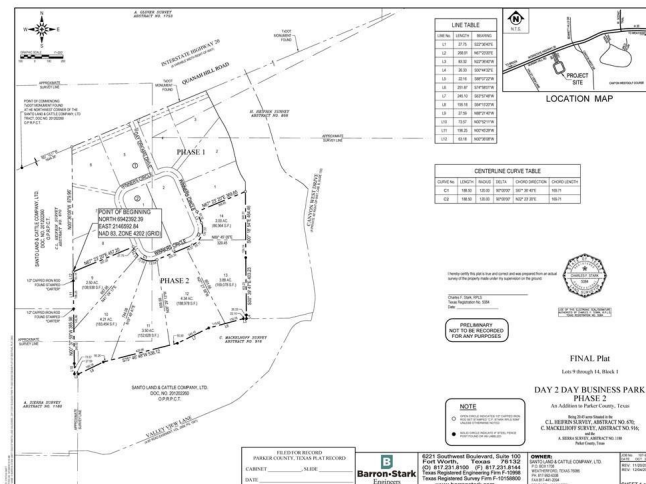

$289,500 - L11 B1 Winners Circle, Weatherford

MLS® #14017169

$289,500

0 Bedroom, 0.00 Bathroom,
Land on 4 Acres

Day 2 Day Phase II, Weatherford, TX

Prime Commercial lot with easy access to I-20.

Essential Information

MLS® #	14017169
Price	$289,500
Bathrooms	0.00
Acres	3.50
Type	Land
Sub-Type	Farm / Ranch
Status	Active

Community Information

Address	L11 B1 Winners Circle
Area	PARKER COUNTY (149)
Subdivision	Day 2 Day Phase II
City	Weatherford
County	Parker
State	TX
Zip Code	76087

Amenities

Utilities No Sewer, No Water

Exterior

Lot Description Acreage

School Information

District Brock ISD
Elementary Brock