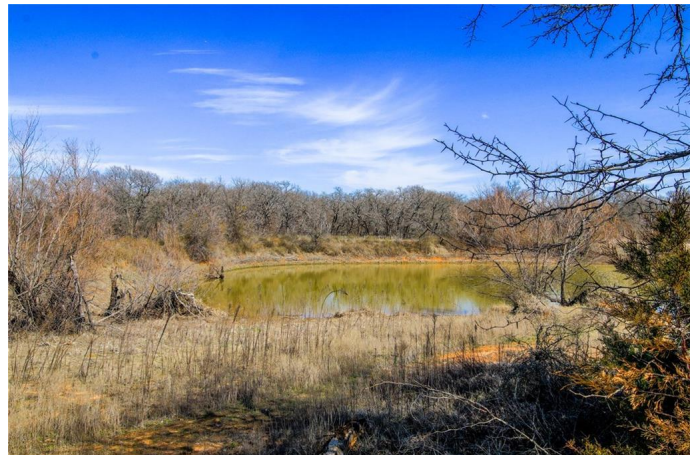

\$2,000,000 - 964 County Road 3390, Paradise

MLS® #13794638

\$2,000,000

0 Bedroom, 0.00 Bathroom,
Land on 125 Acres

N-A, Paradise, TX

125 phenomenal acres with over 2000 ft. of Road frontage on the southern border of the property and just minutes from Decatur. This property is part of 145 acres. Owner is retaining 15 acres to the east and 5 acres in the southwest corner. This land is level to rolling and is full of character. Lots of mature trees, lots of grass, and a stock tank. Great building spots to build your dream home or would make a great family getaway and hunting retreat! Abundant deer, hogs and other wildlife.

State	TX
Zip Code	76073-3544

Amenities

Utilities	Outside City Limits, Overhead Utilities
-----------	---

Exterior

Lot Description	Acreage, Heavily Treed, Pasture
-----------------	---------------------------------