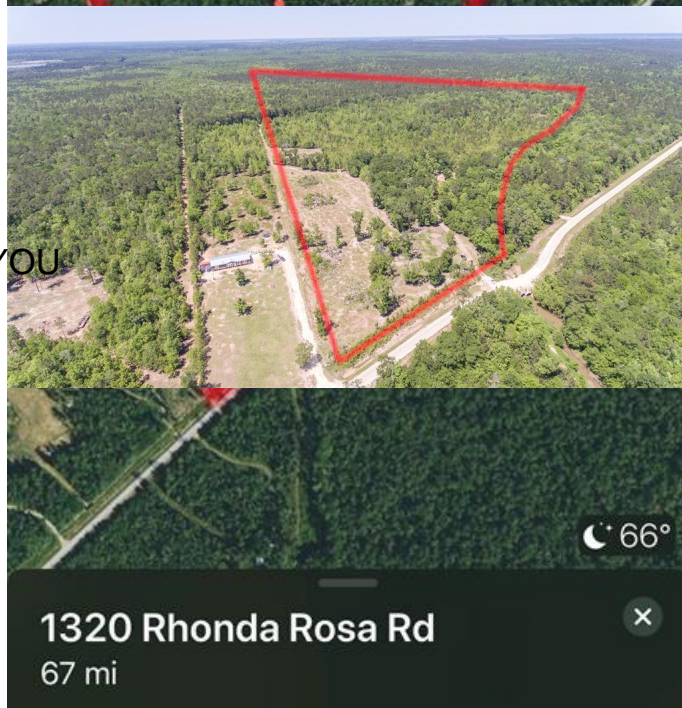

School Information

District	4 - Anahuac
Elementary	ANAHUAC ELEMENTARY SCHOOL