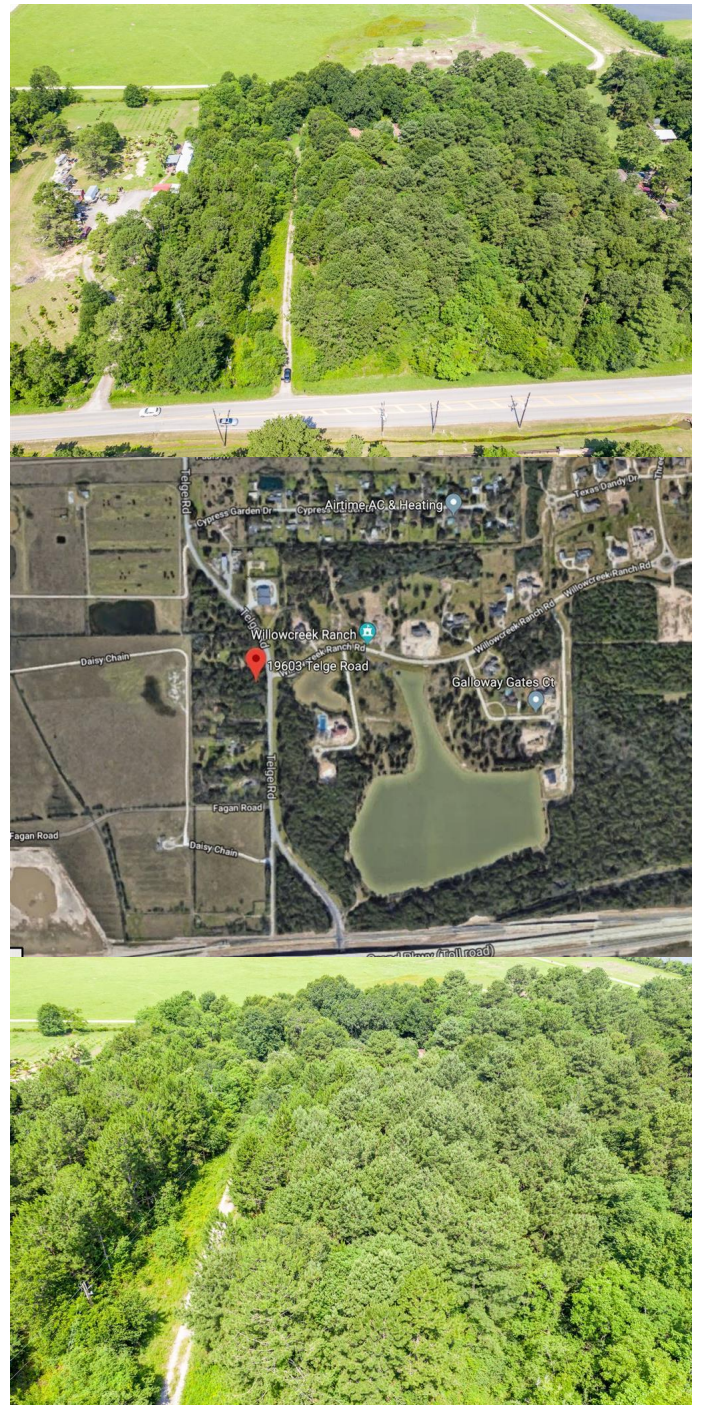

$499,000 - 19603 Telge Rd, Tomball

MLS® #7357575

$499,000

0 Bedroom, 0.00 Bathroom, 2,420 sqft
Single-Family on 7 Acres

Telge Road, Tomball, Texas

7.22 acres in great location!! Close to 99 and located right outside Willowcreek Ranch. Great commercial opportunity or to build your own dream home on unrestricted wooded land. House and trailers on land come AS-IS with the property. No showings inside home as it hasn't been re-mediated since Harvey and will not be. Priced at land value only. Do your own due diligence. Located in 100 year flood plain, not floodway. Appointment required. Buyer to purchase new survey if needed

Built in 1986

Essential Information

MLS® #	7357575
Price	$499,000
Bathrooms	0.00
Square Footage	2,420
Square Footage	314503
Acres	7.22
Year Built	1986
Type	Single-Family
Style	Traditional
Status	Option Pending

Community Information

Address	19603 Telge Rd
Area	35 - Tomball/Cypress
Subdivision	Telge Road
City	Tomball