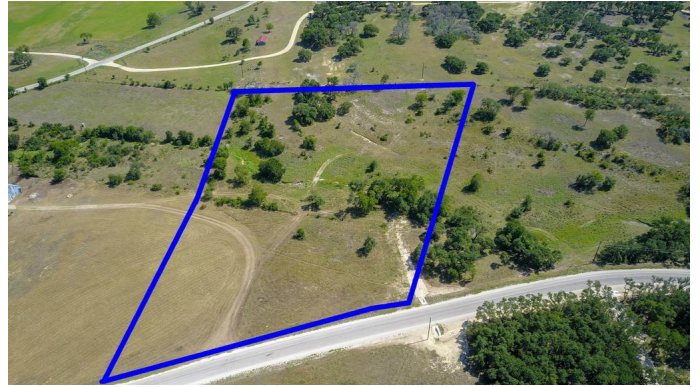

\$159,000 - 00 -- Lipan Apache Run, Blanco

MLS® #78430

\$159,000

Bedroom, Bathroom,
Land on 6 Acres

The Ranches at Crabapple Creek, Blanco, TX

Ranches at Crabapple Creek is one of Blanco's newest gated developments, located minutes from Blanco. Offering 5-10 acre home sites, elevations ranging 1420 to 1640 FT.

Lots vary from gorgeous equine friendly pastures to heavily treed to open terrain w/breath taking hill country views. Reasonable restrictions, annual HOA fee \$600, paved roads, AG Ex. acreage. Peaceful home sites surrounded by native & exotic wildlife & beautiful Oak trees. This 5.608 acre home site is partially wooded w/ Live Oak trees with elevated building site with views & Water Well. Some open equine friendly pasture area.