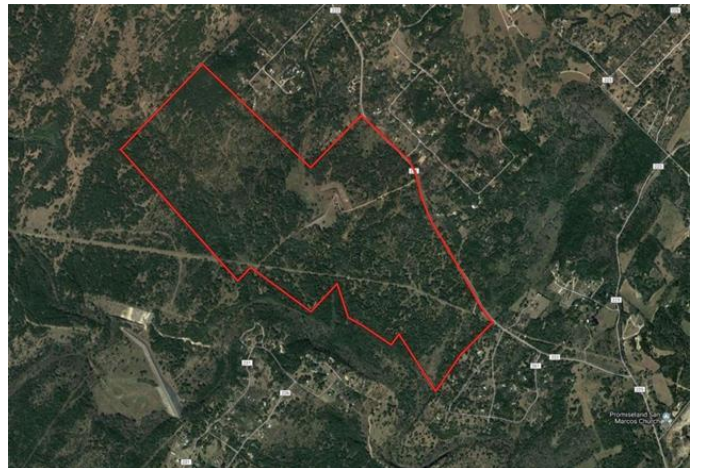

\$10,976,979 - 000 Hilliard Rd W, San Marcos

MLS® #6694637

\$10,976,979

0 Bedroom, 0.00 Bathroom,
Farms & Acreage on 844 Acres

Abstracts In San Marcos, San Marcos, TX

A gateway to the hill country awaits at this beautiful 844.383 acre ranch positioned perfectly in the heart of San Marcos, minutes away from Texas State University. This stunning property showcases thousands of gorgeous live oak trees, unique characteristics, & majestic views. Take a quick trip to San Antonio or Austin, as the ranch is located right between the two cities in one of the fastest growing metropolitan areas in TX. High buyer value, incredible land development opportunity & excellent location!

Essential Information

MLS® #	6694637
Price	\$10,976,979
Bathrooms	0.00
Acres	844.38
Type	Farms & Acreage
Sub-Type	None
Status	Active

Community Information

Address	000 Hilliard Rd W
Region	Kyle/Buda/San Marcos
Subdivision	Abstracts In San Marcos
City	San Marcos
County	Hays
State	TX
Zip Code	78666

Amenities

Utilities	Electricity on Property
View	Hill Country

Exterior

Lot Description	Rolling
-----------------	---------

School Information

District	San Marcos ISD
Elementary	Travis
Middle	Owen Goodnight
High	San Marcos