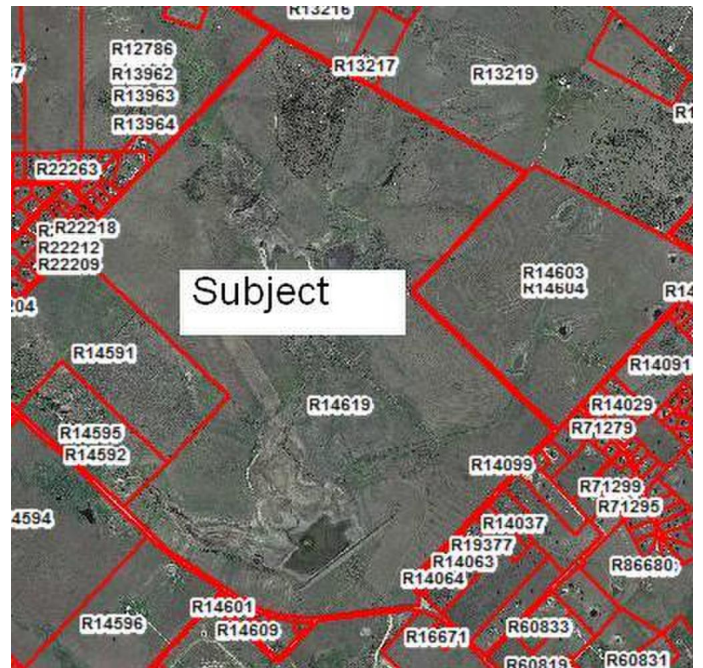

\$9,995,100 - 0 Fm 2001, Buda

MLS® #4263837

\$9,995,100

0 Bedroom, 0.00 Bathroom,
Farms & Acreage on 995 Acres

A0220 - Z Hinton Survey, Buda, TX

+/- 995.1 acres east of Cabelas and Sunfield subdivision...on the north side of 2001 with road frontage on S Turnersville Rd to Satterwhite Rd to Williamson Rd to 2001 with lots of frontage on 2001...about one mile south of Travis county line. Two soil conservation lakes on property...OWNER/AGENT

Essential Information

MLS® #	4263837
Price	\$9,995,100
Bathrooms	0.00
Acres	995.10
Type	Farms & Acreage
Sub-Type	None
Status	Active

Community Information

Address	0 Fm 2001
Region	Kyle/Buda/San Marcos
Subdivision	A0220 - Z Hinton Survey
City	Buda
County	Hays
State	TX
Zip Code	78610

Amenities

Utilities	Electricity on Property, Above Ground
View	No View

Is Waterfront	Yes
Waterfront	Lake

Exterior

Lot Description	Rolling
-----------------	---------

School Information

District	Hays ISD
Elementary	Camino Real
Middle	R C Barton
High	Jack C Hays